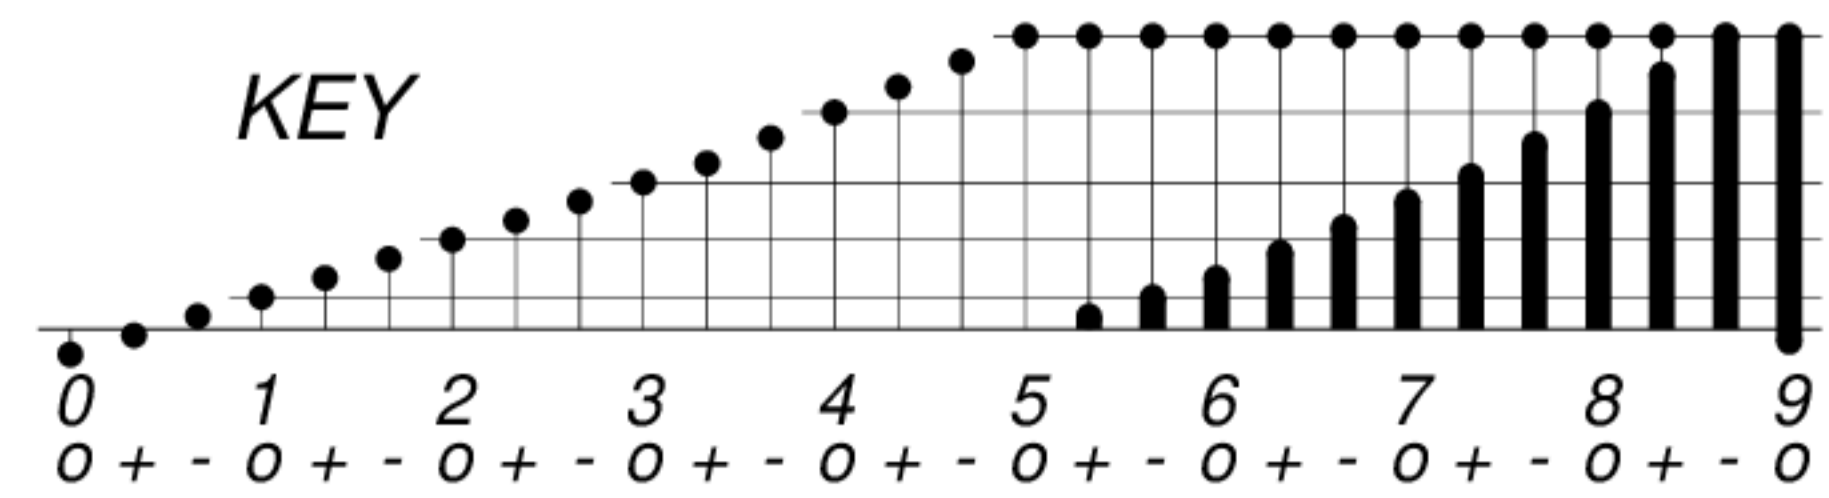

DAYS IN SOLAR ROTATION INTERVAL

1 2 3 4 5 6 7 8 9 10 11 12 13 14 15 16 17 18 19 20 21 22 23 24 25 26 27

ROT.-NO.

2623

2026

2624

2625

2626

2627

KEY

▲ = sudden commencement

GFZ German Research Centre for Geosciences

**PLANETARY MAGNETIC
THREE-HOUR-RANGE INDICES**

Kp till 2026 Mar 31