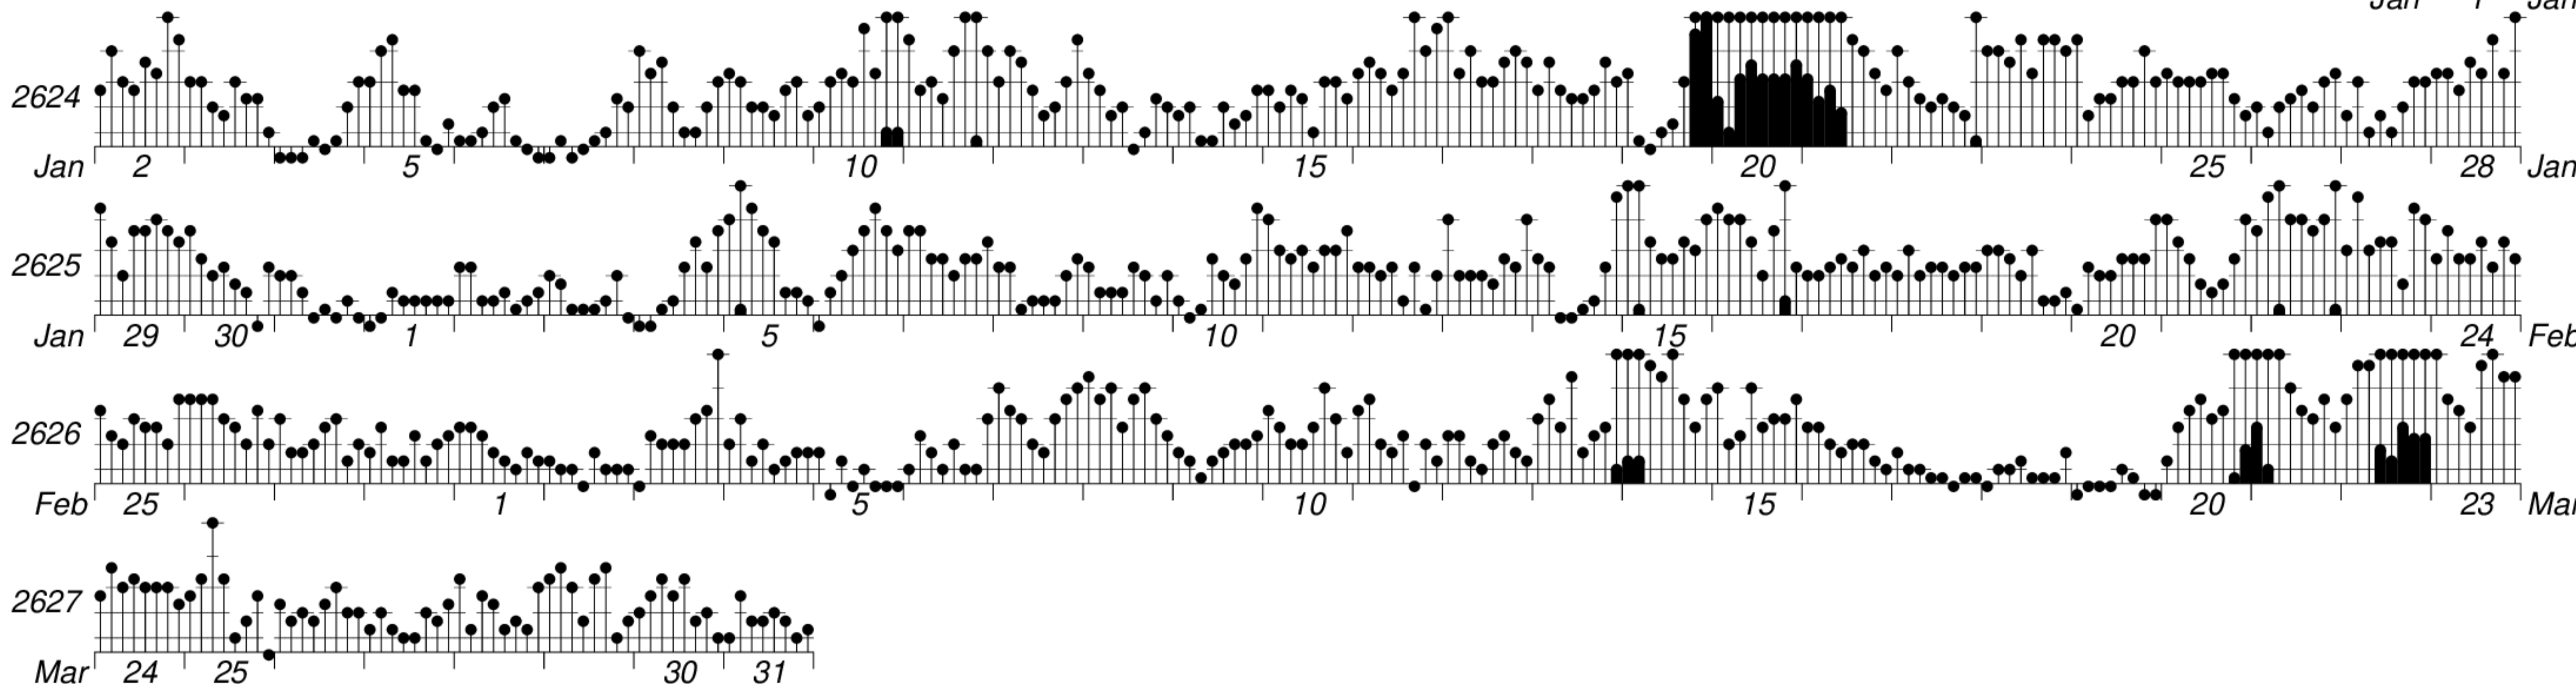

DAYS IN SOLAR ROTATION INTERVAL

1 2 3 4 5 6 7 8 9 10 11 12 13 14 15 16 17 18 19 20 21 22 23 24 25 26 27

ROT.-NO.

2623

2026

2624

2625

2626

2627

KEY

▲ = sudden commencement

GFZ German Research Centre for Geosciences

**PLANETARY MAGNETIC
THREE-HOUR-RANGE INDICES**

Kp till 2026 Mar 31